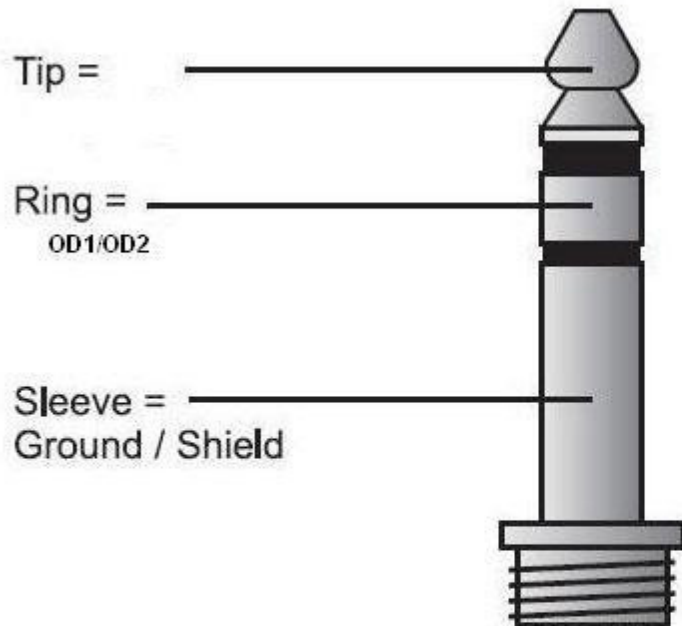

Super Sport Head and Combo

Splawn Footswitch Jack A connections

Super Sport Head and Combo

Splawn Footswitch Jack B Connections